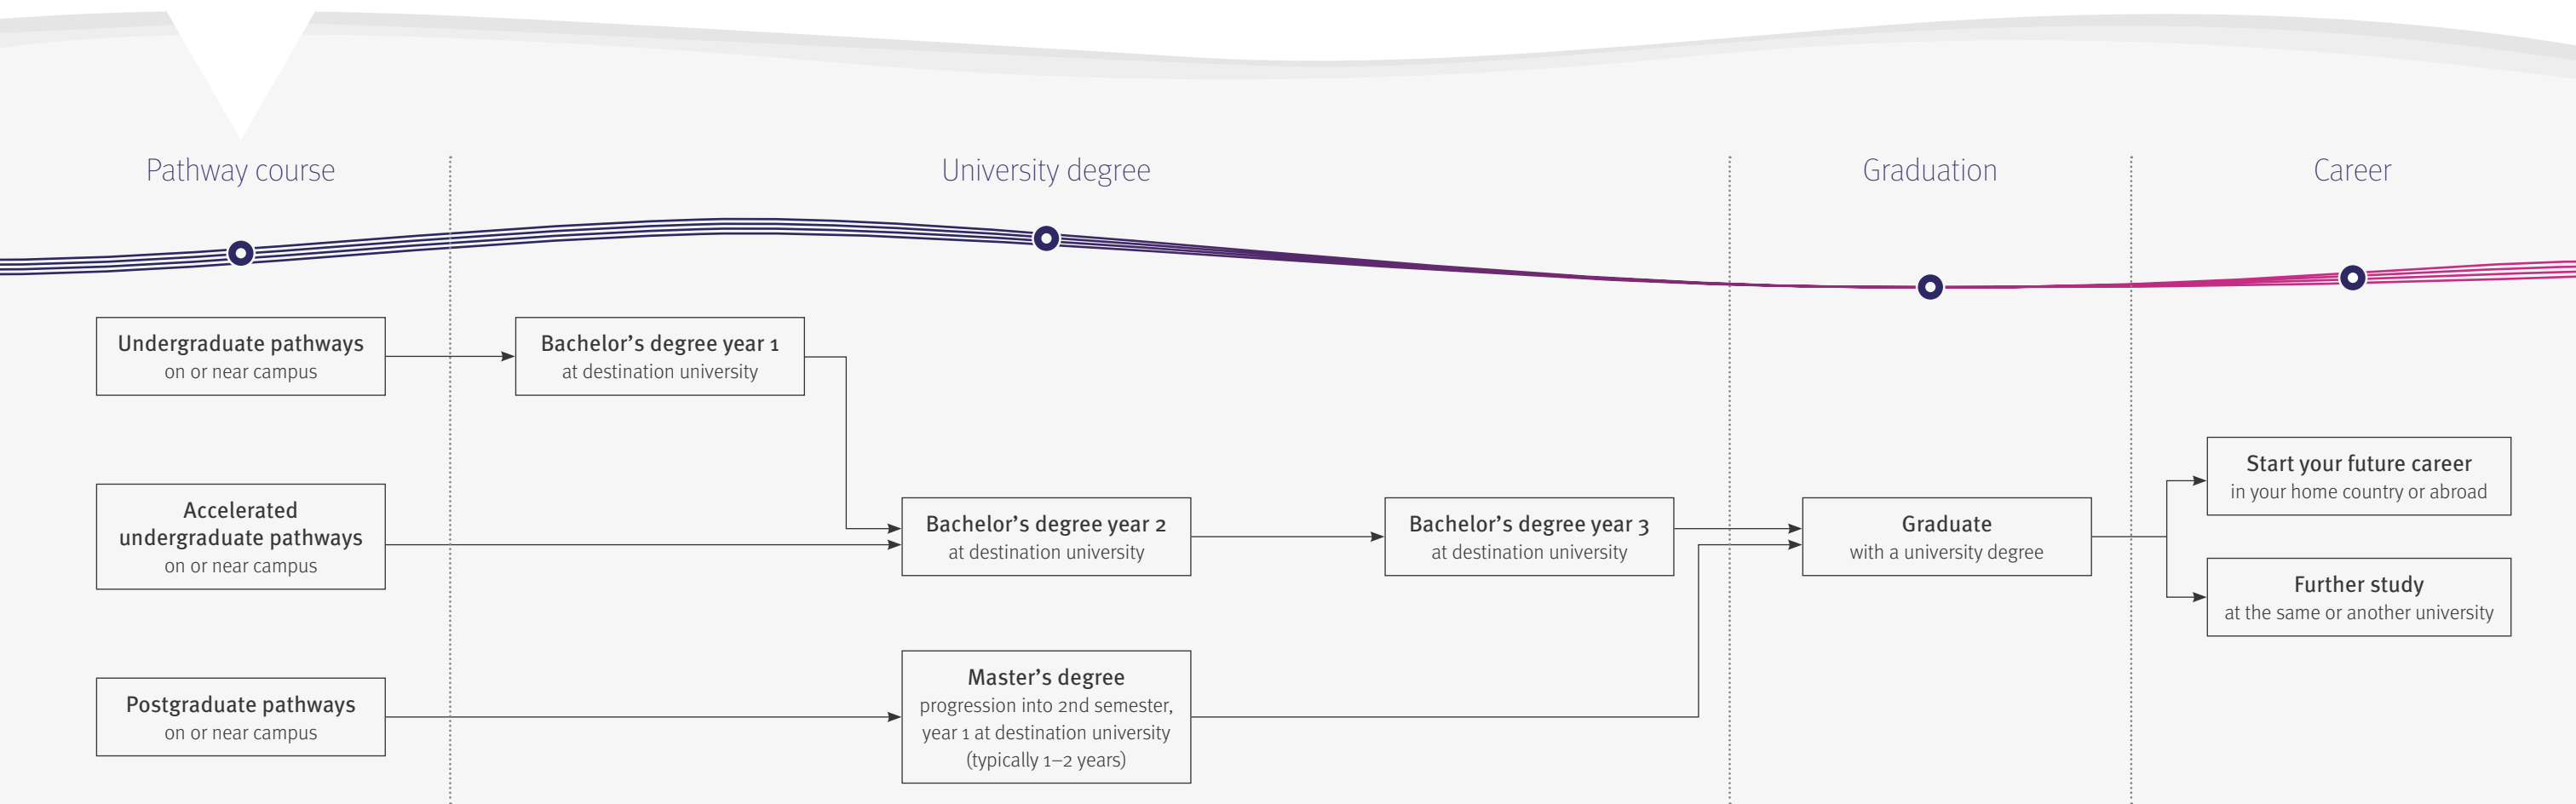

Study options in Australia

You have several pathway options for studying in Australia. We'll help find the right one for you.

Pathway courses

With Kaplan, you have 3 main types of pathway course available in Australia.

Undergraduate pathway (UP)

Qualify for entry to the 1st year of a bachelor's degree.

Entry requirements: typically, successful completion of high school or equivalent, and IELTS 5.5 or equivalent

Course length: usually between 4 and 12 months

Accelerated undergraduate pathway (AUP)

Qualify for entry to the 2nd year of a bachelor's degree.

Entry requirements: typically, successful completion of high school or equivalent, and between IELTS 5.5 and 6.0 or equivalent

Course length: usually between 9 and 15 months

Postgraduate pathway (PP)

Qualify for entry to a master's degree.

Entry requirements: typically, successful completion of a bachelor's degree or equivalent, and between IELTS 5.5 and 6.0 or equivalent

Course length: usually between 6 and 9 months

Study costs*

Pathway course tuition fees are typically between $10,500 and $44,100 AUD, depending on the course you choose. You'll also need to consider other costs, including your university tuition fees (which can range from $30,500 to $85,00 AUD per year), general living costs, accommodation, course books and student insurance.

Find out more about university preparation courses in Australia:

› kaplan.edu.au/pathways