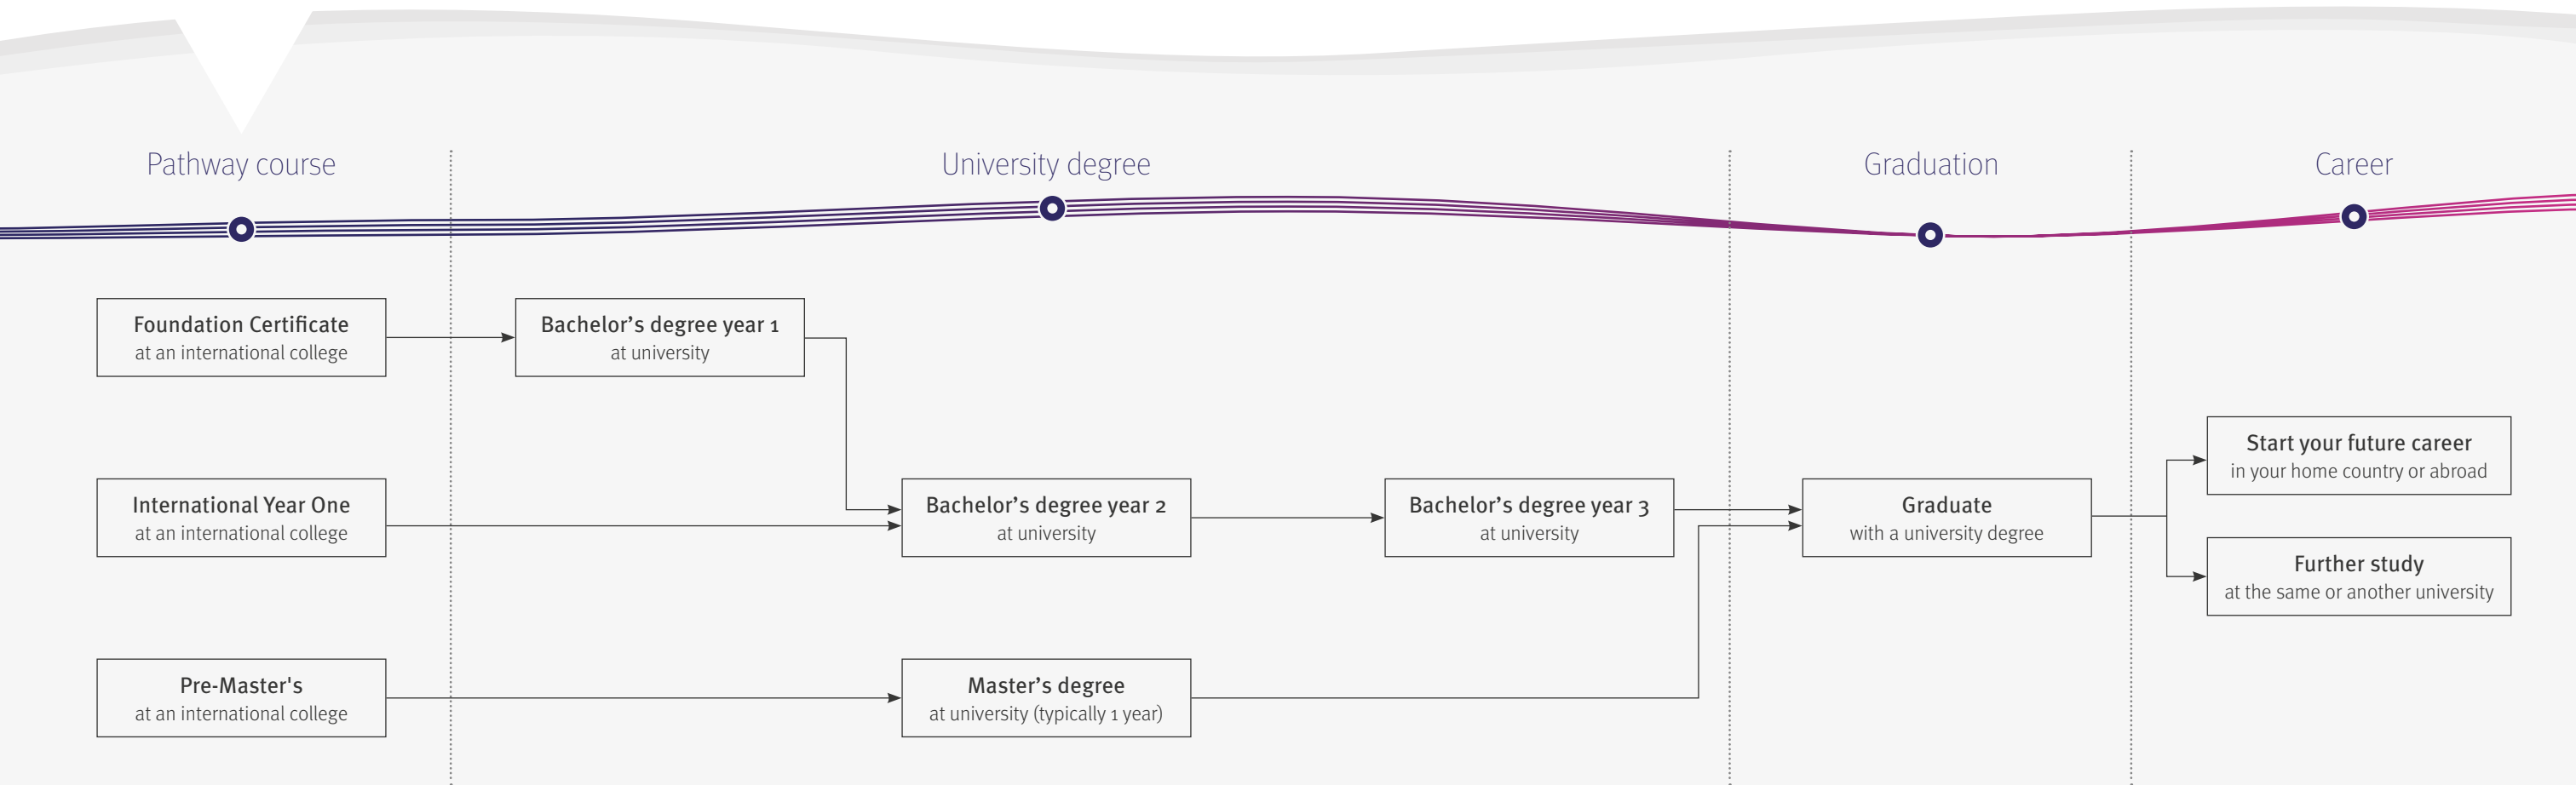

› kaplanpathways.com/pse

Pre-Doctorate

This will prepare you for a degree at doctoral level, and can help you get an interview at a great university.

› kaplanpathways.com/pre-doc

Direct degree admission

We also have options for students who already qualify for degree entry based on their academic and English language level. We could help you go straight to university.

› kaplanpathways.com/uk-direct

Other options

There are several other ways to gain entry to great UK universities, including taking A levels or a flexible foundation course, and studying in your region.

› kaplanpathways.com/other-routes

* For universities in Scotland, a Foundation Certificate will lead to the 2nd year of a 4-year undergraduate degree.

† Prices are based on the 2018-19 academic year.

Subjects by university

Explore our UK degree finder
kaplanpathways.com/degree-finder

We offer you a wide range of pathway course subjects, leading to thousands of great UK degrees in varied areas. To find out what you can study, and where, simply choose the subject below that most closely matches your preferred degree. You can then see where you can study a pathway course that fits your academic level, leading to the degree you want.