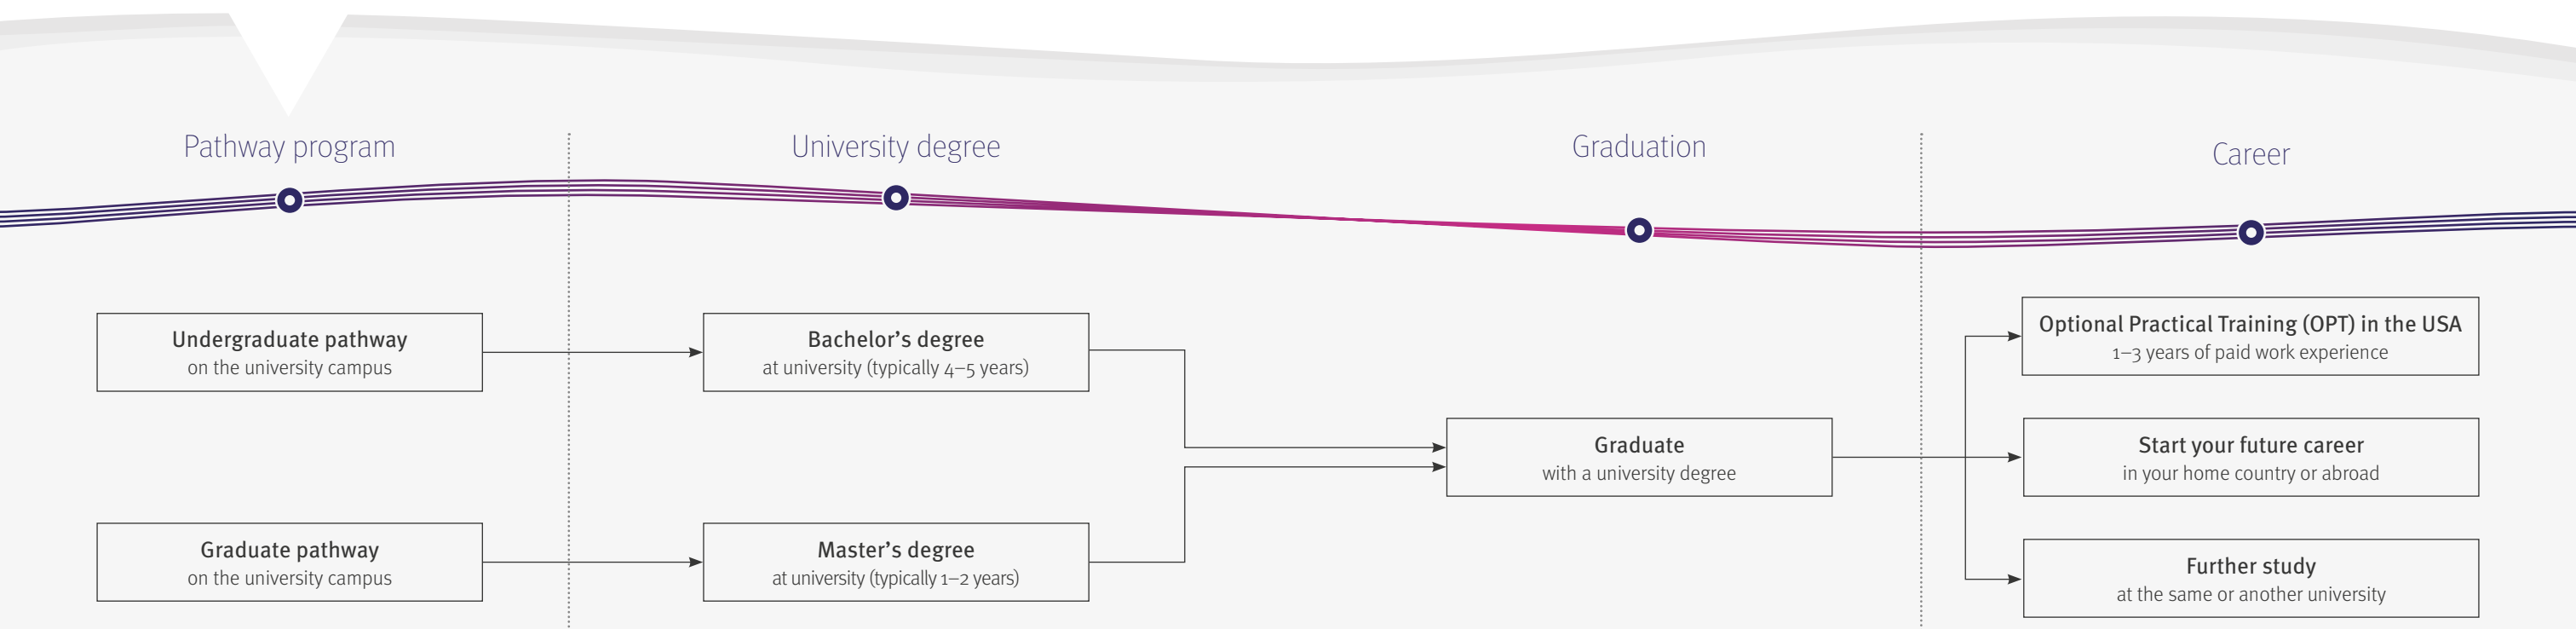

Degree length: usually 24 months

Bachelor's degree admission (B)

Go straight into the 1st year of a bachelor's degree.

Entry requirements: completion of high school with minimum GPA 2.5, and at least TOEFL 61 or equivalent

Degree length: typically 4 years, but up to 5 years if you do work experience placements as part of your degree

Master's degree admission (M)

Go straight into a master's degree or graduate certificate (GC).

Entry requirements: bachelor's degree or equivalent with minimum GPA 2.5, and at least TOEFL 78 or equivalent

Degree length: typically 1–2 years for a master's degree, or 8 months for a graduate certificate

What else can I study?

In addition to pathway programs and direct admission to a bachelor's or master's degree, we offer other routes to US universities.

Pre-Sessional English

Ideal if you just need to raise your English language level to meet the entry requirements of your conditional admission to a degree, graduate certificate, or pathway program.

› kaplanpathways.com/pse

Transfer into a US undergraduate degree

Through the transfer admission system in the USA, you can join Year 2 or 3 of a bachelor's degree if you have existing undergraduate credits, or a qualification such as a higher diploma or associate's degree.

› kaplanpathways.com/transfer-admission

* Intensive English programs have lower TOEFL requirements. Academic pathways may have higher GPA and English requirements, depending on your desired progression degree.

† Costs are based on the 2018-19 academic year. Prices for 2019-20 will be available online from Spring 2019.